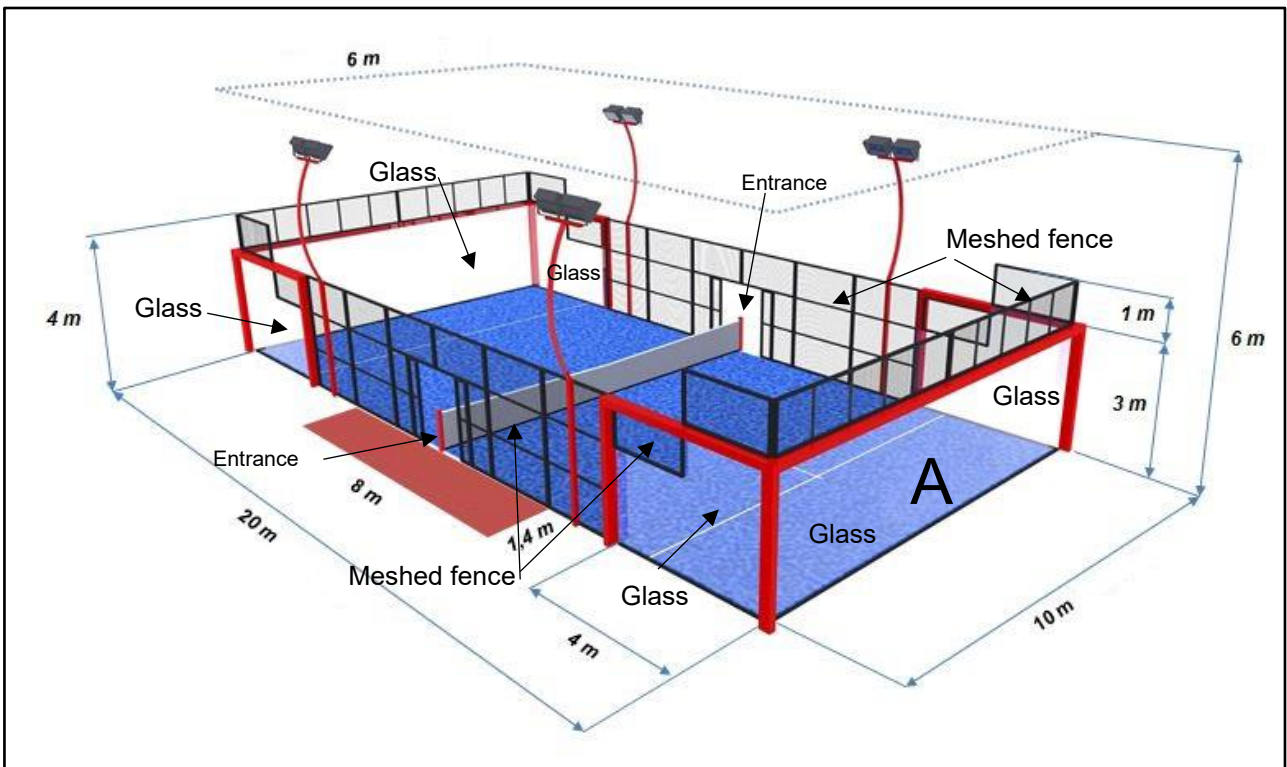

QUESTION 3.1

The dimensions of a padel court are shown in the diagrams below:

Meshed fence (no glass)

Entrance dimensions:
Width = 0,82 m
Height = 2,00 m

[Source: <<https://capetenniscourts.co.za/padel-court-measurements/>>]

QUESTION 3.2

The diagram with the dimensions of a round face padel racquet is shown below.

[Source: <<https://everythingpadel.co.uk/what-is-a-padel-racquet-made-of/>>]