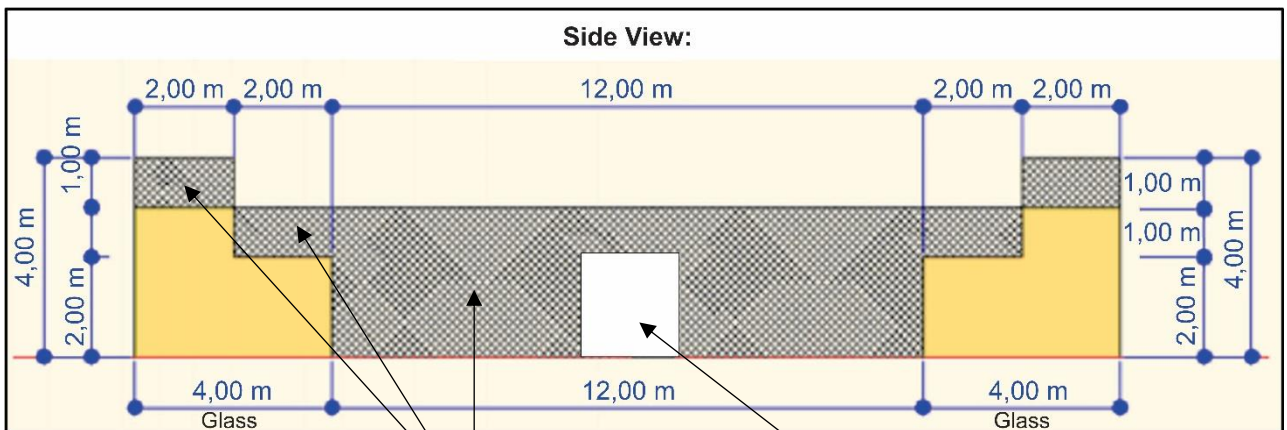

QUESTION 3.1

The dimensions of a padel court are shown in the diagrams below:

Meshed fence (no glass)

Entrance dimensions:
Width = 0,82 m
Height = 2,00 m

[Source: <<https://capetenniscourts.co.za/padel-court-measurements/>>]

QUESTION 3.2

The diagram with the dimensions of a round face padel racquet is shown below.

[Source: <<https://everythingpadel.co.uk/what-is-a-padel-racquet-made-of/>>]